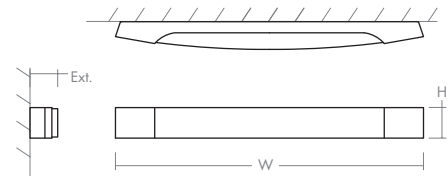

APOLLO Vanity
3-524-xx

oxygen

FIXTURE TYPE _____ LOCATION _____
PROJECT _____ DATE _____

-22 Oiled Bronze

Alternative position

-14 Polished Chrome

-24 Satin Nickel

LIGHT SOURCE 2 x 10.1W LED, 3000K, CRI 90
LUMINAIRE POWER 24.1W at 120V
RATED LIFE 60000 hr RL
OPTIONAL COLOR TEMPERATURES 2700K, 3500K, 4000K
LUMEN OUTPUT Delivered: 1727 lm (LM-79)
INPUT VOLTAGE 120V to 277V AC, 50/60Hz
DRIVER OUTPUT 700mA, 29.4W max power
DIMMING TRIAC and ELV dimming at 120V AC;
 0-10V dimming, 100% to 1% current output
CONSTRUCTION Plated Steel and Acrylic
DIFFUSER - Matte White Acrylic
FINISHES Polished Chrome (-14), Oiled Bronze (-22),
 Satin Nickel (-24)
MOUNTING 4" Square J-Box* with a single device mud ring
 *Deep J-Box (Required to house driver)
STANDARDS UL Dry/Damp listed, ADA Compliant, CEC Title 24 Compliant,
 Conforms to UL STD 1598, Certified CAN/CSA STD C22.2 No 250.0.

DIMENSIONS

W: 27.75"
H: 2.75"
Ext: 2.50"
M.C: 1.38" From top of fixture

Order example for standard fixture:
3-524-24 (x- Voltage - xxx-Sequence # - xx-Finish)
 3: 120V to 277V
 Order example for optional color temperatures: **3-524-2724**
 27: 2700K, 35: 3500K, 40: 4000K